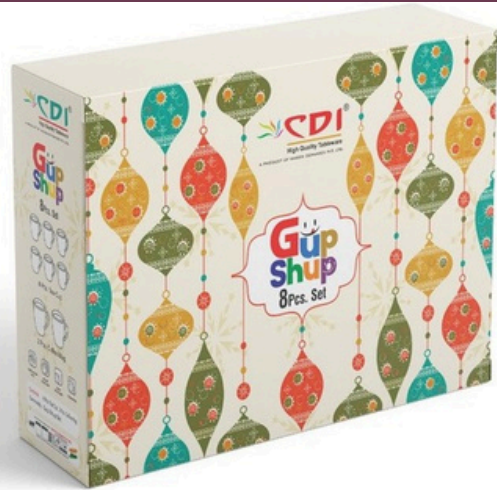

2024 NEW

GUP SHUP SET

8 PCS SET

6 PCS TEA CUPS & 2 PCS MILK MUGS