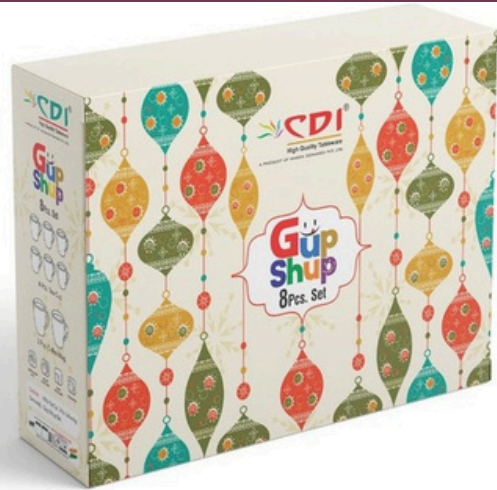

2024 NEW

GUP SHUP SET

8 PCS SET

6 PCS TEA CUPS & 2 PCS MILK MUG