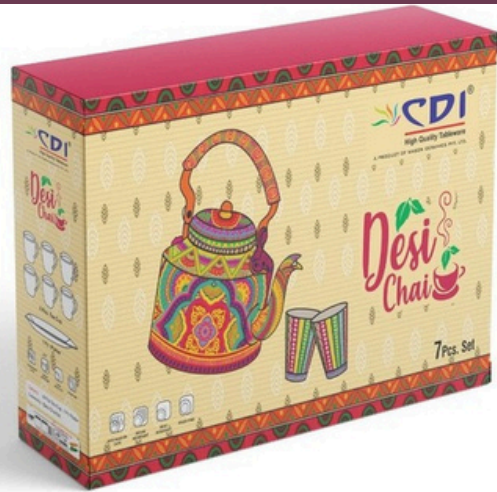

## LATEST GIFT ITEMS 2025

# DESI CHAI

2024 NEW

7 PCS SET

6 PCS TEA CUP & 1 PC PLATTER

# DESI CHAI

2024 NEW

7 PCS SET

6 PCS TEA CUPS & 1 PC PLATTER

2024 NEW

# GUP SHUP SET

8 PCS SET

6 PCS TEA CUPS & 2 PCS MILK MUGS

2024 NEW