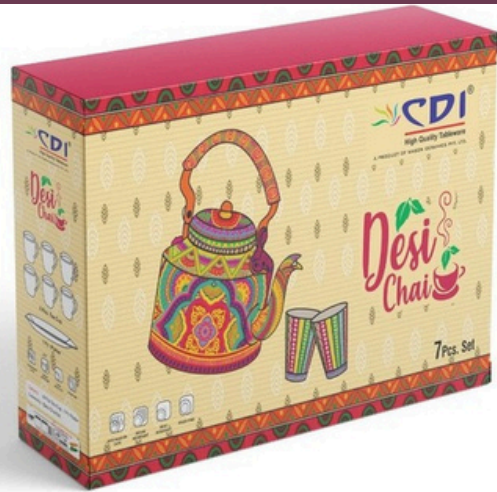

# NEW FESTIVE SEASON CATALOG

---

Deals with all kinds of corporate gift manufacturer, corporate gift bag, customized gift box and customization of all kinds of products

## LATEST GIFT ITEMS 2025

# DESI CHAI

2024 NEW

7 PCS SET

6 PCS TEA CUP & 1 PC PLATTER

# DESI CHAI

2024 NEW

7 PCS SET

6 PCS TEA CUPS & 1 PC PLATTER

2024 NEW