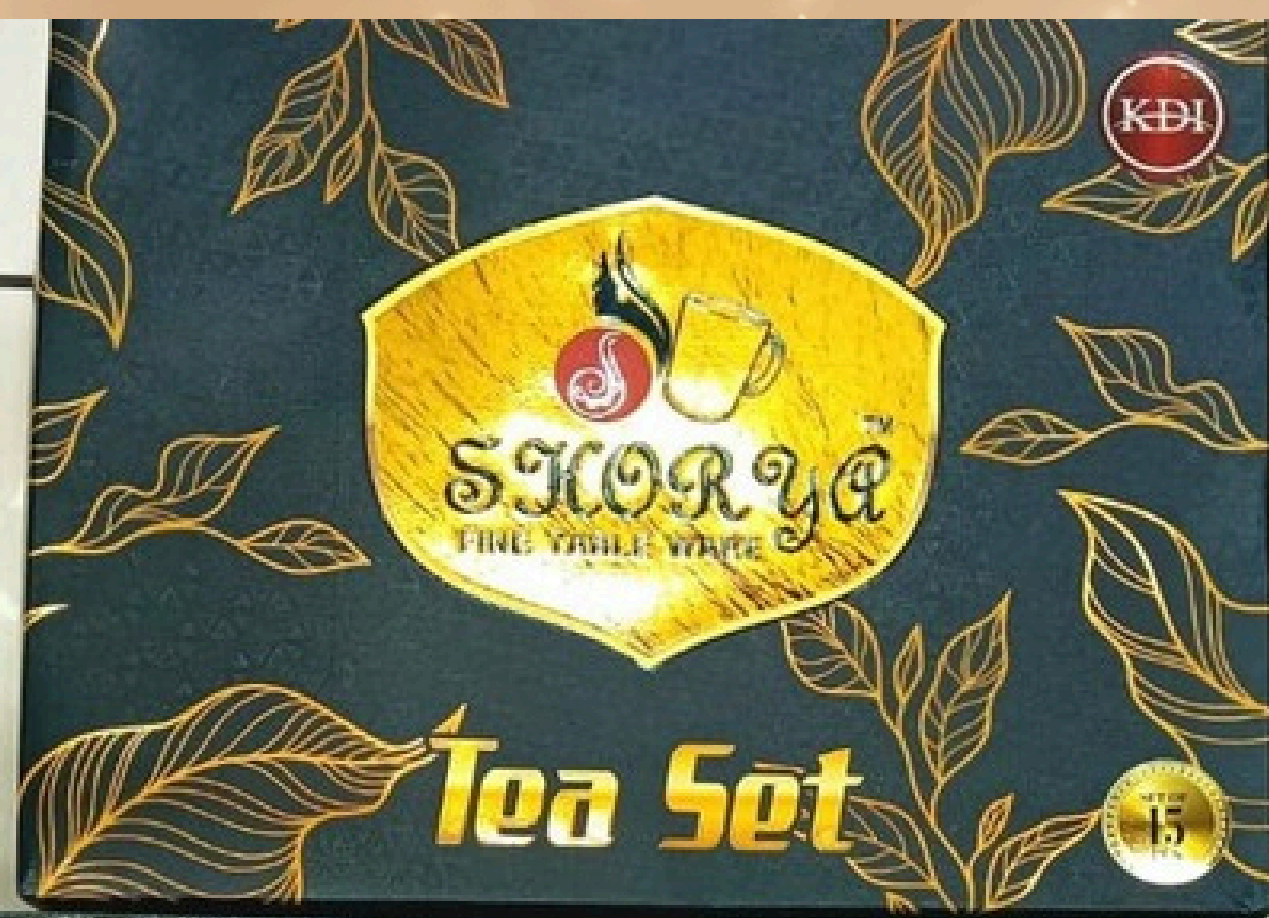

15 PCS TEA SET MONA TRANSFER SERIES