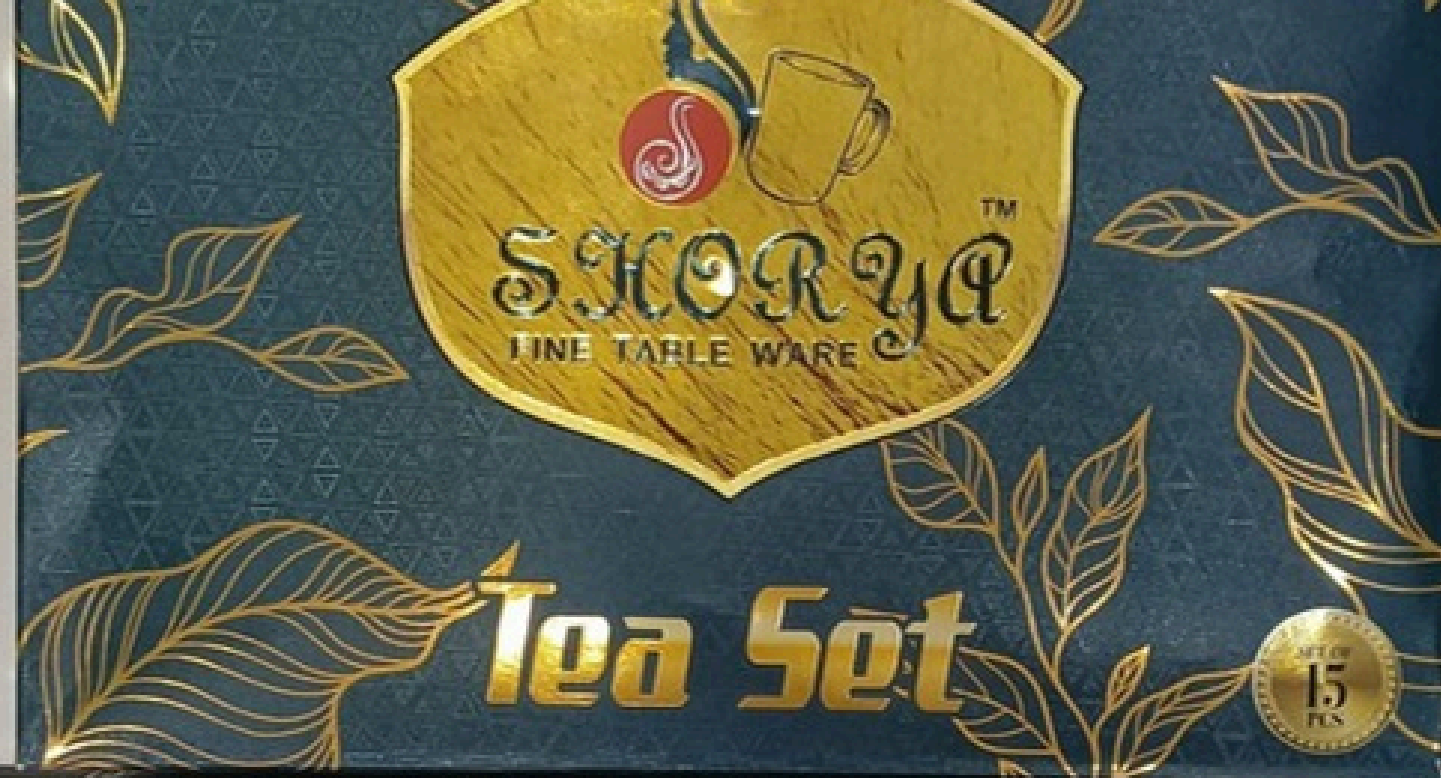

# 1 PC MILK MUG EMBOSSED SERIES

**12 PCS MUG CARPET SERIES GIFT PACK**

**15 PCS TEA SET DAISY SHAPE CARPET SERIES**

**15 PCS TEA SET MONA TRANSFER SERIES**

**15 PCS TEA SET MONA GOLD LINE SERIES**

**EMBOSSSED  
BONE CHINA MILK MUG**