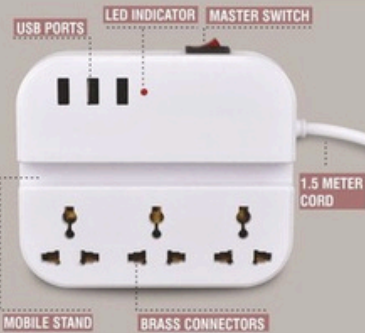

BIS Certified

Product Code : C 174

POWER BOARD SQUARE MULTI POINT EXTENSION BOARD WITH USB PORTS AND PHONE STAND

- 3 x 5A Universal Electric sockets for powering all types of high voltage devices
- 3 USB ports with 12W charging output for your phones, tabs, etc
- USB ports have Over Voltage Protection, Short Circuit Protection, Over Current Protection and Over temperature protection
- Provides sufficient power for multiple electronics such as TV, laptop, phones, printers, etc
- Phone stand to watch videos, etc while charging or for easy storage
- LED indicator
- High quality Brass connectors for long life

MULTIPURPOSE USAGE

Televisions

Mobile Charging

Computers

Product Code
C 166

OVER CURRENT PROTECTION

OVER VOLTAGE PROTECTION

OVER TEMPERATURE PROTECTION

SHORT CIRCUIT PROTECTION

FEATHER TOUCH LAMP

POWER GLOW

Lamp with USB Hub, Tumbler & Logo Highlight - C 160

3 USB Ports with Mobile Stand

A SIDE LOGO HIGHLIGHT

Spacious Tumbler

Logo lights up when USB hub is used