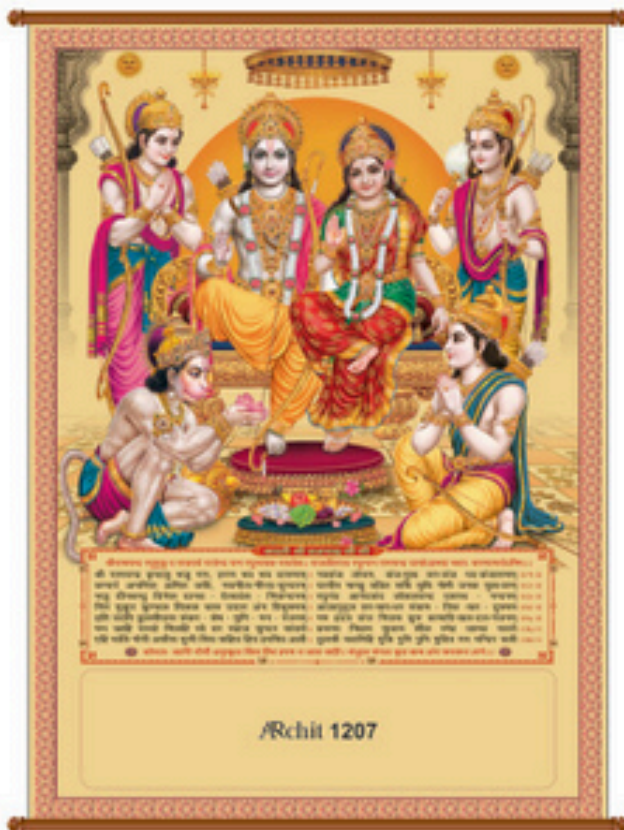

Size: 33" x 56" (App.)
Adv. Space : 29" x 4.75"

GOLDEN WALL CALENDAR

With SPECIAL EFFECT

Size: 28" x 40" (App.)

Adv. Space : 22 x 3.5

CRYSTAL WALL CALENDAR

With DIAMOND EFFECT

Size: 18.5" x 27" (App.)