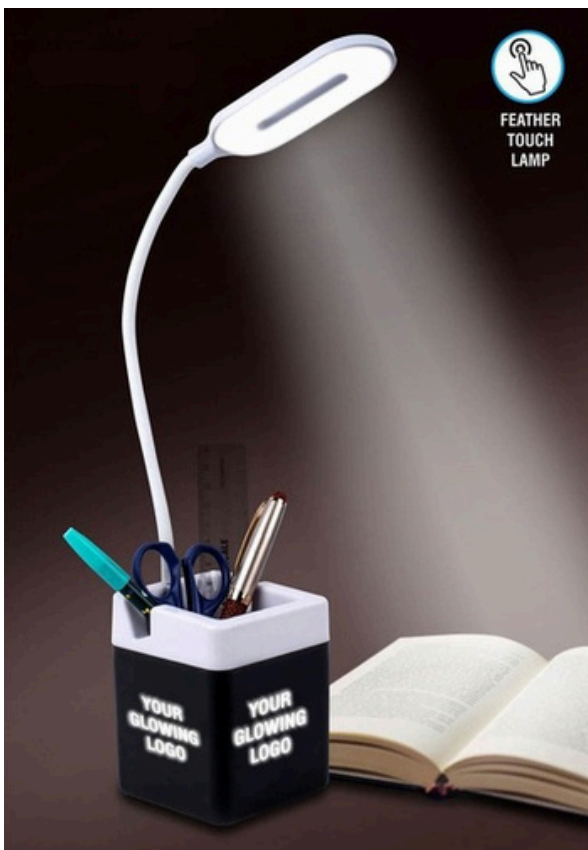

SHORT CIRCUIT PROTECTION

FEATHER TOUCH LAMP

POWER GLOW

Lamp with USB Hub, Tumbler & Logo Highlight - C 160

3 USB Ports with Mobile Stand

A SIDE LOGO HIGHLIGHT

Spacious Tumbler

Logo lights up when USB hub is used