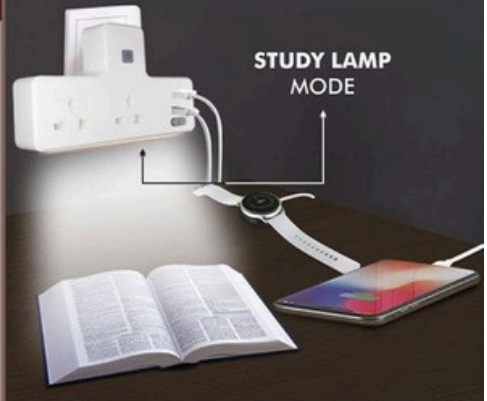

Energy saving design
& Very quiet operation

Colors Available : Blue, Green, Pink, White & Black

3 IN 1 POCKET MOBILE FAN WITH USB Type C Cable Adapter

- This mini mobile fan will make you feel cool wherever you are. All you need is your phone / power bank.
- Blades made of high quality silicon which are safe to use
- Designed to work with most of the phones and power banks in the market so it is suitable for everyone.

USB Type C Adapter Included

Made of
environmental
friendly and
safe materials