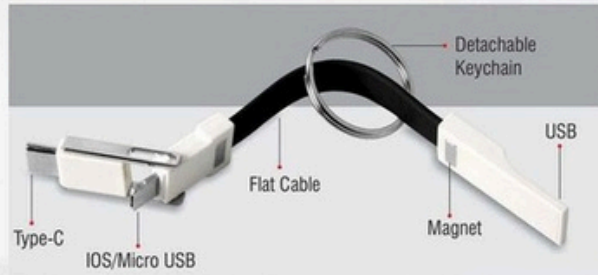

Magnetic 3 in 1 charging cable with Keychain - C 74

- The cable provides Micro-USB, Lightning(iOS), and type C connectors, can be used with any smartphone

- Nice and convenient key ring design can be hung on your key chain, bag or anywhere you need. Never forget your cable again.

- Built-in magnet for complete ease of use. Just open and plug in when needed

- The travel charging cable is just 2.5 inches long when folded, making it perfect for travel

Quickly and seamlessly transfer pictures, music, videos, etc through USB