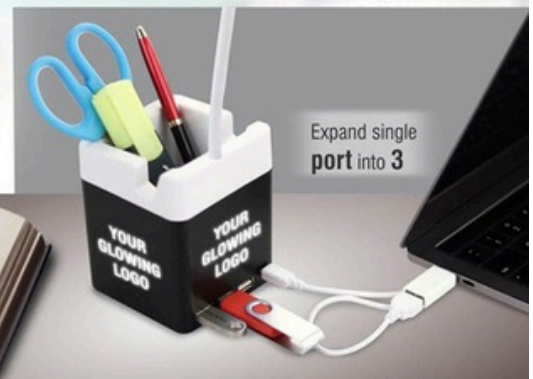

SHORT CIRCUIT PROTECTION

FEATHER TOUCH LAMP

POWER GLOW

Lamp with USB Hub, Tumbler & Logo Highlight - C 160

3 USB Ports with Mobile Stand

A SIDE LOGO HIGHLIGHT

Spacious Tumbler

Logo lights up when USB hub is used

Flexible Neck

Mobile Stand

Expand single port into 3

Round Keychain with Multi Connector Data Cable - C 29 (for android, windows and iPhone)

- Keychain has folding data cable to save space
- Data cable suitable for Android, Windows, and iPhone 5
- Takes care of your charging and data syncing needs
- Excellent branding area

Data cable suitable for Android, Windows, and iPhone 5

Very compact, foldable design; easy to carry anywhere

Great product for emergencies

Excellent Branding Area

Mr. NOTTY- E 128 (Flexible mobile holder)