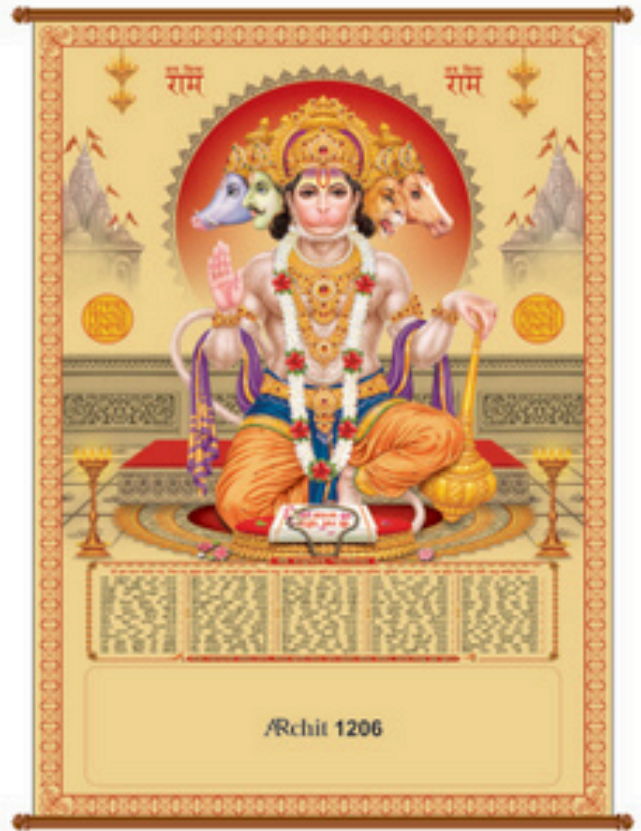

Size: 33" x 56" (App.)
Adv. Space : 29" x 4.75"

GOLDEN WALL CALENDAR

With SPECIAL EFFECT

Size: 28" x 40" (App.)

Adv. Space : 22 x 3.5

CRYSTAL WALL CALENDAR

With DIAMOND EFFECT

Size: 18.5" x 27" (App.)