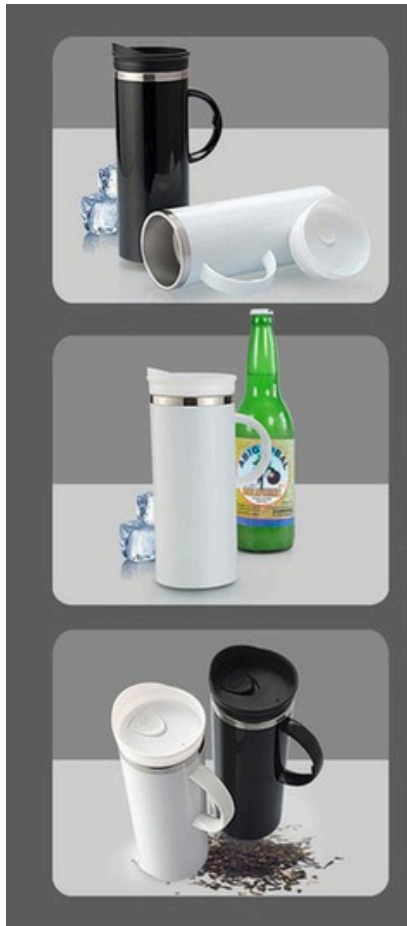

Capacity **500 ml.** approx.

BAMBOO COLA VACUUM FLASK

- Double wall insulated Vacuum bottle made of 304 grade stainless steel inside and outside
- Retains temperature for 12-24 hours
- Leakproof lid
- Natural bamboo on the body adds to the product appeal

MADE OF **304 GRADE STEEL & BAMBOO**

Lustre

Stainless Steel Double Wall Mug - H 137

- Double wall mug made of 304 grade food-safe stainless steel inside
- Double wall protects your hands from burning by hot liquids inside
- Mug's double wall also prevents cold liquids' temperature increase by body heat
- Comes with a cap to store your drink for later with slider drinking vent protector
- Capacity: Approx 425 ml